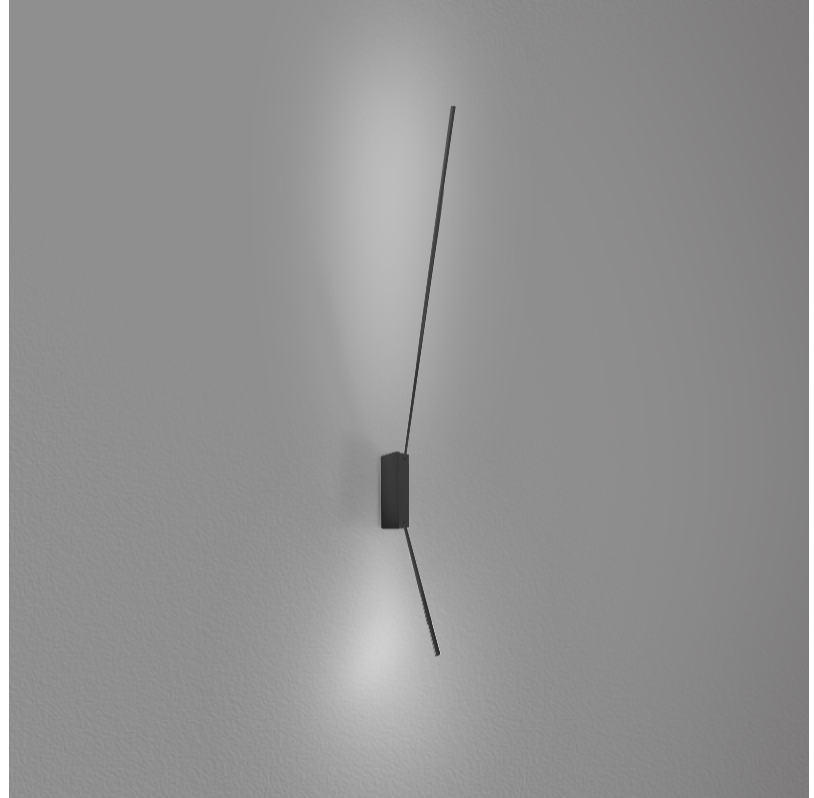

PROJECT	
TYPE	
SPECIFIER	
QUANTITY	
DATE	

SPILLO 1 ROD SURFACE

D42037- -

base number
 Color Temperature Finish Options

- To build a product code in our configurator select the specify button on the base model # product page
- To build a manual product code on this datasheet choose from the options listed below in blue font and add the suffix to the base model #

GENERAL

Series: Spillo
 Subseries: Spillo 1 Rod
 Brand: Icone
 Division: Design
 Mounting Type: Surface
 Mounting Location: Wall
 Subcategory: Ambient

PHYSICAL

Shape: Rectangle
 Width (mm): 32
 Width (in): 1 ¼
 Height (mm): 970
 Height (in): 38 ¾
 Extension (mm): 860
 Extension (in): 33 ⅞
 Light Distribution: Direct / Indirect
 Fixture Finish: WHI / WHC / BLK / BGD
 Fixture Material: Brass

GENERAL

Series: Spillo
 Subseries: Spillo 2 Rod
 Brand: Icone
 Division: Design
 Mounting Type: Surface
 Mounting Location: Wall
 Subcategory: Ambient

PHYSICAL

Shape: Rectangle
 Width (mm): 32
 Width (in): 1 1/4
 Height (mm): 1090
 Height (in): 42 15/16
 Extension (mm): 660
 Extension (in): 26
 Light Distribution: Direct / Indirect
 Fixture Finish: WHI / WHC / BLK / BGD
 Fixture Material: Brass

LED

Color Temperature (°K): 2700 / 3000
 Nominal Lumen (lm): 990
 CRI: >90 CRI
 Lamp Life (hrs): 50000

OPTICAL

Adjustability: Tilt 90°

RATINGS AND CERTIFICATIONS

Certified By: Certified for North American Standards
 IP rating: IP20