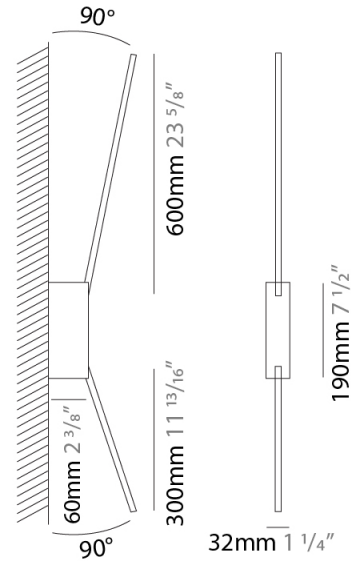

GENERAL

Series: Spillo
 Subseries: Spillo 1 Rod
 Brand: Icone
 Division: Design
 Mounting Type: Surface
 Mounting Location: Wall
 Subcategory: Ambient

PHYSICAL

Shape: Rectangle
 Width (mm): 32
 Width (in): 1 ¼
 Height (mm): 970
 Height (in): 38 ¾
 Extension (mm): 860
 Extension (in): 33 ⅞
 Light Distribution: Direct / Indirect
 Fixture Finish: WHI / WHC / BLK / BGD
 Fixture Material: Brass

GENERAL

Series: Spillo
 Subseries: Spillo 2 Rod
 Brand: Icone
 Division: Design
 Mounting Type: Surface
 Mounting Location: Wall
 Subcategory: Ambient

PHYSICAL

Shape: Rectangle
 Width (mm): 32
 Width (in): 1 1/4
 Height (mm): 1090
 Height (in): 42 15/16
 Extension (mm): 660
 Extension (in): 26
 Light Distribution: Direct / Indirect
 Fixture Finish: WHI / WHC / BLK / BGD
 Fixture Material: Brass

LED

Color Temperature (°K): 2700 / 3000
 Nominal Lumen (lm): 990
 CRI: >90 CRI
 Lamp Life (hrs): 50000

OPTICAL

Adjustability: Tilt 90°

RATINGS AND CERTIFICATIONS

Certified By: Certified for North American Standards
 IP rating: IP20