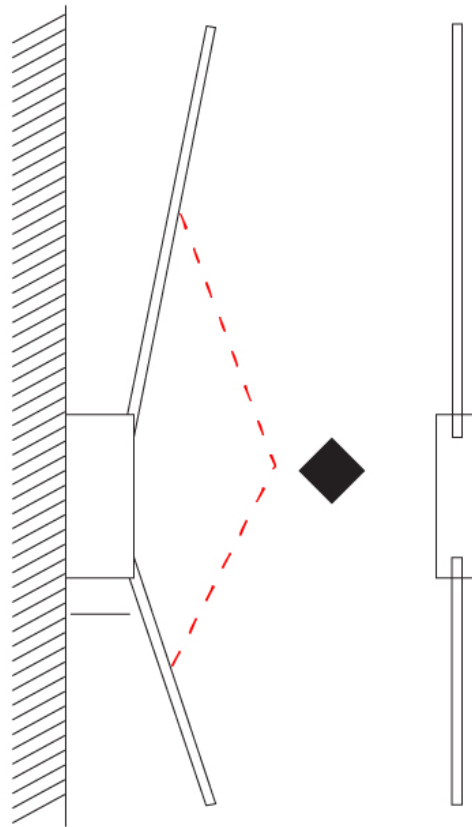

GENERAL

Series: Spillo
 Subseries: Spillo 1 Rod
 Brand: Icone
 Division: Design
 Mounting Type: Surface
 Mounting Location: Wall
 Subcategory: Ambient

PHYSICAL

Shape: Rectangle
 Width (mm): 32
 Width (in): 1 ¼
 Height (mm): 970
 Height (in): 38 ¾
 Extension (mm): 860
 Extension (in): 33 ⅞
 Light Distribution: Direct / Indirect
 Fixture Finish: WHI / WHC / BLK / BGD
 Fixture Material: Brass

SPILLO 2 ROD SURFACE

D42046-

PROJECT _____

TYPE _____

SPECIFIER _____

QUANTITY _____

DATE _____

D