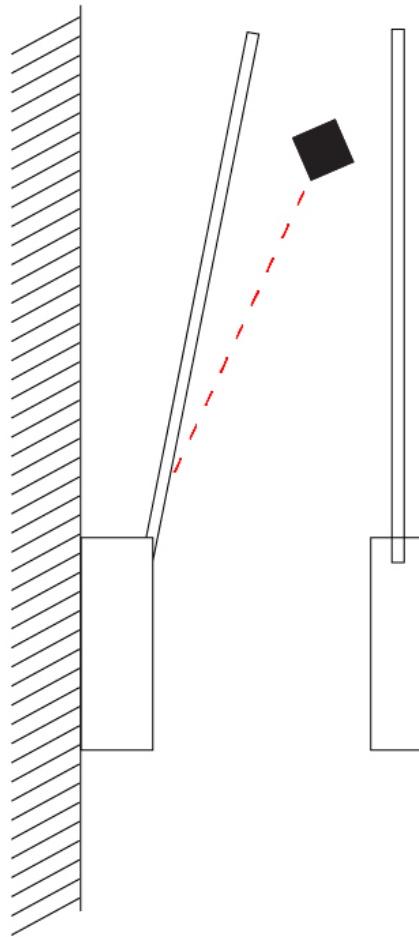

PROJECT	
TYPE	
SPECIFIER	
QUANTITY	
DATE	

SPILLO 1 ROD SURFACE

D42037- -

base number
 Color Temperature Finish Options

- To build a product code in our configurator select the specify button on the base model # product page
- To build a manual product code on this datasheet choose from the options listed below in blue font and add the suffix to the base model #

GENERAL

Series: Spillo
 Subseries: Spillo 1 Rod
 Brand: Icone
 Division: Design
 Mounting Type: Surface
 Mounting Location: Wall
 Subcategory: Ambient

PHYSICAL

Shape: Rectangle
 Width (mm): 32
 Width (in): 1 ¼
 Height (mm): 970
 Height (in): 38 ¾
 Extension (mm): 860
 Extension (in): 33 ⅞
 Light Distribution: Direct / Indirect
 Fixture Finish: WHI / WHC / BLK / BGD
 Fixture Material: Brass

SPILLO 1 ROD SURFACE

D42037-

PROJECT

TYPE

SPECIFIER

QUANTITY

DATE

D

GENERAL

Series: Spillo
 Subseries: Spillo 2 Rod
 Brand: Icone
 Division: Design
 Mounting Type: Surface
 Mounting Location: Wall
 Subcategory: Ambient

PHYSICAL

Shape: Rectangle
 Width (mm): 32
 Width (in): 1 1/4
 Height (mm): 1090
 Height (in): 42 15/16
 Extension (mm): 660
 Extension (in): 26
 Light Distribution: Direct / Indirect
 Fixture Finish: WHI / WHC / BLK / BGD
 Fixture Material: Brass