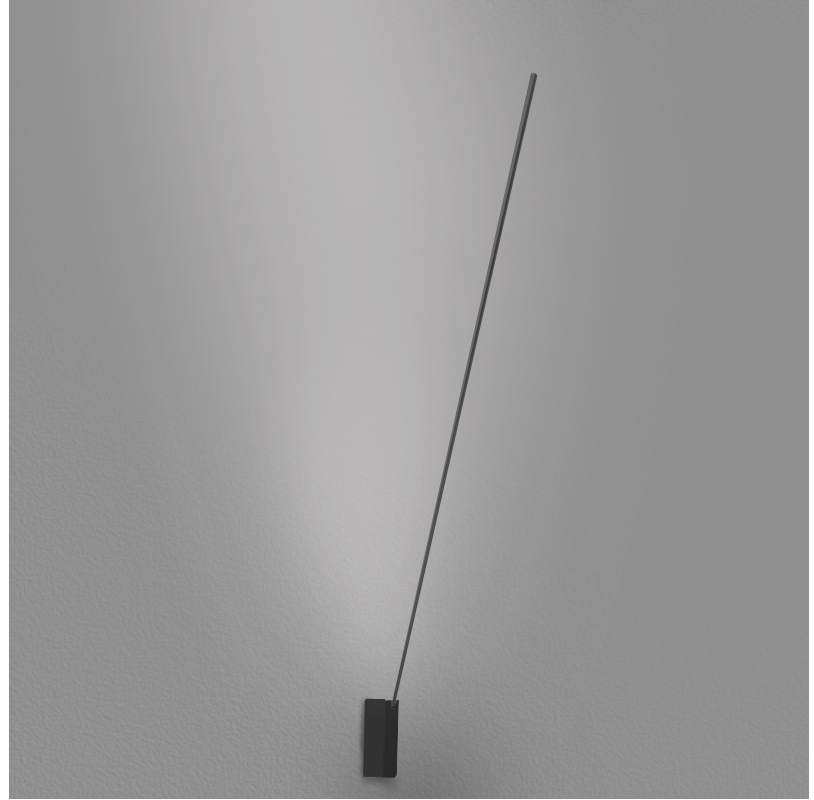

PROJECT	
TYPE	
SPECIFIER	
QUANTITY	
DATE	

SPILLO 1 ROD SURFACE

D42037- -

base number
 Color Temperature Finish Options

- To build a product code in our configurator select the specify button on the base model # product page
- To build a manual product code on this datasheet choose from the options listed below in blue font and add the suffix to the base model #

GENERAL

Series: Spillo
 Subseries: Spillo 1 Rod
 Brand: Icone
 Division: Design
 Mounting Type: Surface
 Mounting Location: Wall
 Subcategory: Ambient

PHYSICAL

Shape: Rectangle
 Width (mm): 32
 Width (in): 1 ¼
 Height (mm): 970
 Height (in): 38 ¾
 Extension (mm): 860
 Extension (in): 33 ⅞
 Light Distribution: Direct / Indirect
 Fixture Finish: WHI / WHC / BLK / BGD
 Fixture Material: Brass

LED

Color Temperature (°K): 2700 / 3000
 Nominal Lumen (lm): 880
 CRI: >90 CRI
 Lamp Life (hrs): 50000

OPTICAL

Adjustability: Tilt 90°

RATINGS AND CERTIFICATIONS

Certified By: Certified for North American Standards
 IP rating: IP20

SPILLO 1 ROD SURFACE

D42037-

PROJECT

TYPE

SPECIFIER

QUANTITY

DATE

D