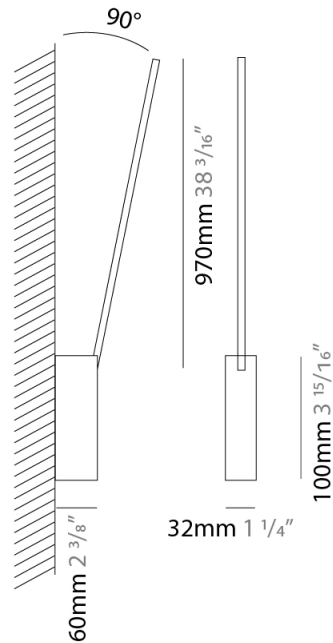

GENERAL

Series: Spillo
 Subseries: Spillo 1 Rod
 Brand: Icone
 Division: Design
 Mounting Type: Surface
 Mounting Location: Wall
 Subcategory: Ambient

PHYSICAL

Shape: Rectangle
 Width (mm): 32
 Width (in): 1 ¼
 Height (mm): 970
 Height (in): 38 ¾
 Extension (mm): 860
 Extension (in): 33 ⅞
 Light Distribution: Direct / Indirect
 Fixture Finish: WHI / WHC / BLK / BGD
 Fixture Material: Brass

LED

Color Temperature (°K): 2700 / 3000
 Nominal Lumen (lm): 880
 CRI: >90 CRI
 Lamp Life (hrs): 50000

OPTICAL

Adjustability: Tilt 90°

RATINGS AND CERTIFICATIONS

Certified By: Certified for North American Standards
 IP rating: IP20

SPILLO 1 ROD SURFACE

D42037-

PROJECT

TYPE

SPECIFIER

QUANTITY

DATE

D

GENERAL

Series: Spillo
 Subseries: Spillo 2 Rod
 Brand: Icone
 Division: Design
 Mounting Type: Surface
 Mounting Location: Wall
 Subcategory: Ambient

PHYSICAL

Shape: Rectangle
 Width (mm): 32
 Width (in): 1 1/4
 Height (mm): 1090
 Height (in): 42 15/16
 Extension (mm): 660
 Extension (in): 26
 Light Distribution: Direct / Indirect
 Fixture Finish: WHI / WHC / BLK / BGD
 Fixture Material: Brass